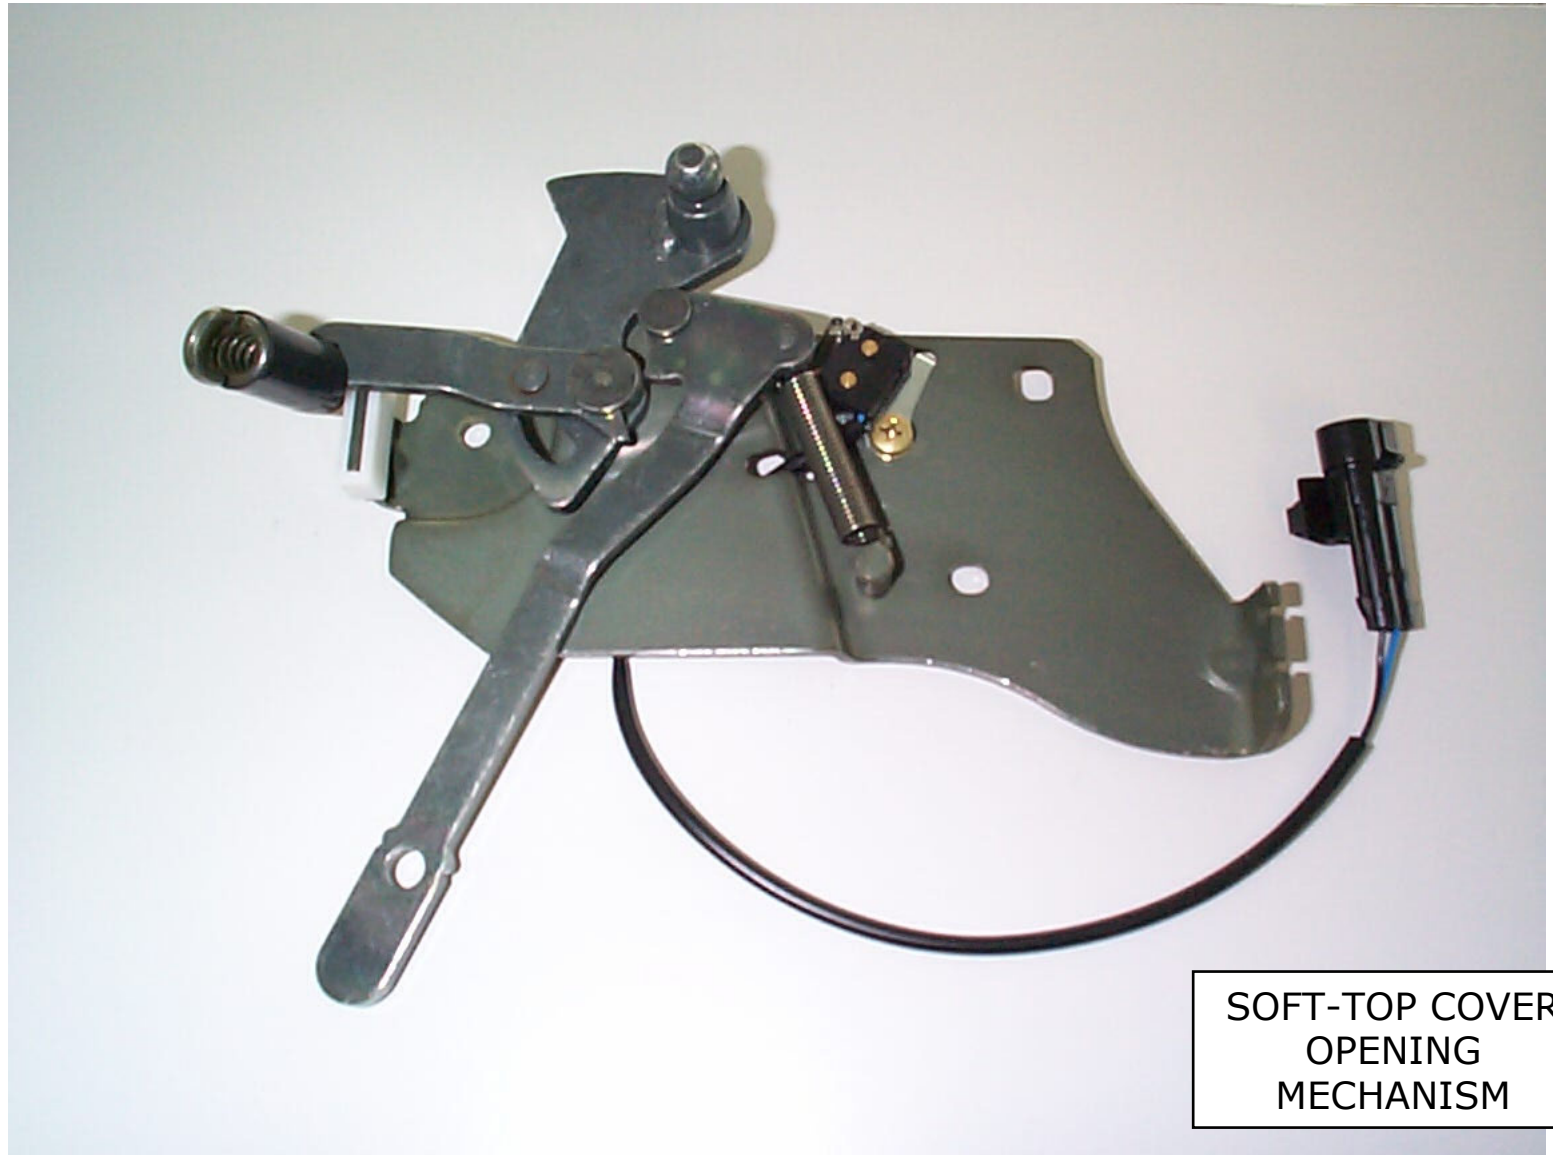

OPEL ASTRA CABRIO

SOFT-TOP COVER
OPENING LEVERS

SOFT-TOP COVER
LOCKING
SYSTEM

BERTONE

SOFT-TOP COVER
OPENING
MECHANISM

OPEL ASTRA CABRIO

SOFT-TOP COVER
OPENING
MECHANISM

SOFT-TOP COVER
OPENING LEVERS

SOFT-TOP
COVER
LOCKING
SYSTEM