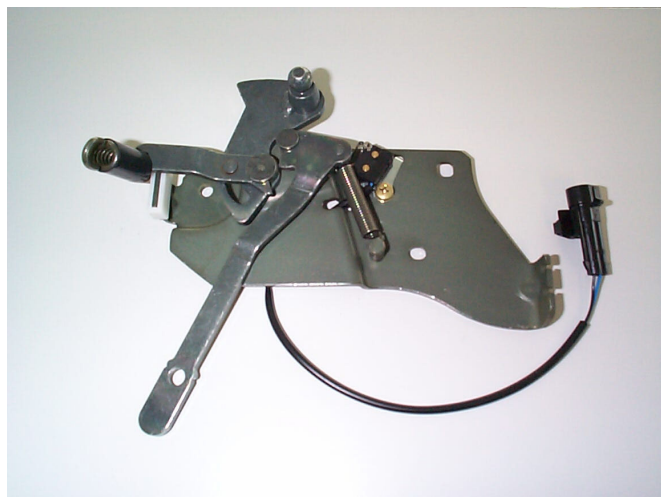

OPEL ASTRA CABRIO

SOFT-TOP COVER
OPENING LEVERS

SOFT-TOP COVER
LOCKING
SYSTEM

BERTONE

SOFT-TOP COVER
OPENING
MECHANISM

OPEL ASTRA CABRIO

SOFT-TOP COVER
OPENING
MECHANISM

SOFT-TOP COVER
OPENING LEVERS

SOFT-TOP
COVER
LOCKING
SYSTEM